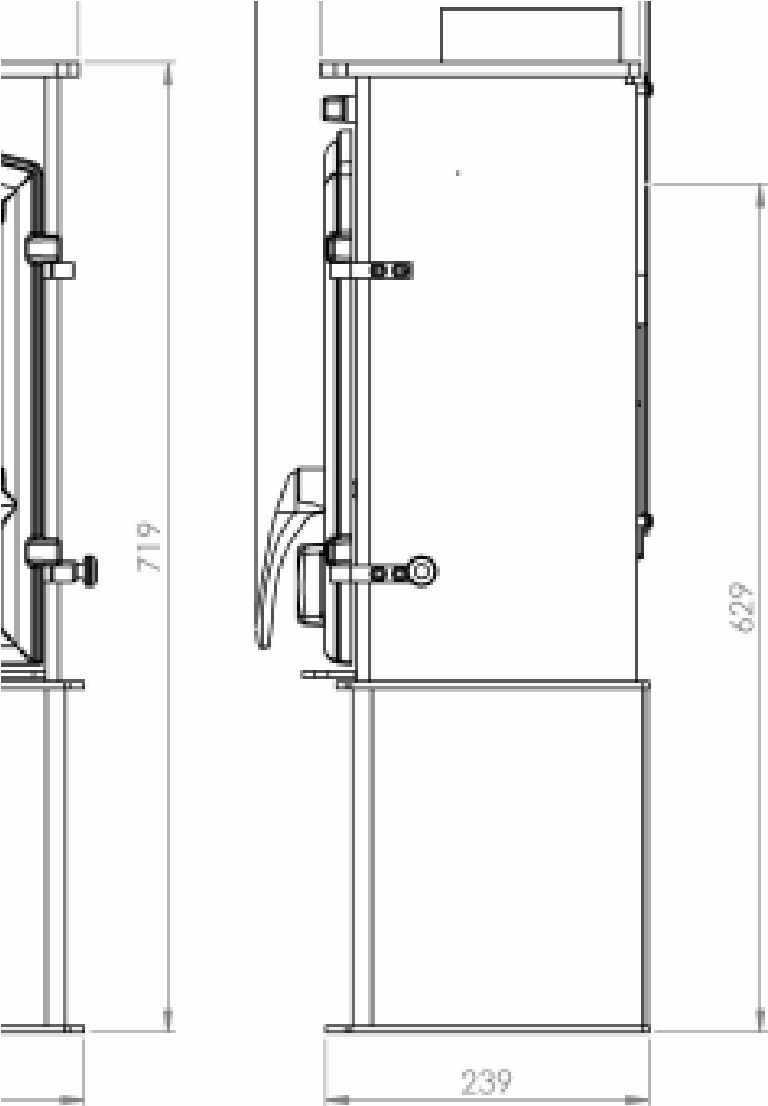

Charlton & Jenrick Fireline FP5W-4 Met houtvak

FX/FP/FQ/FT4