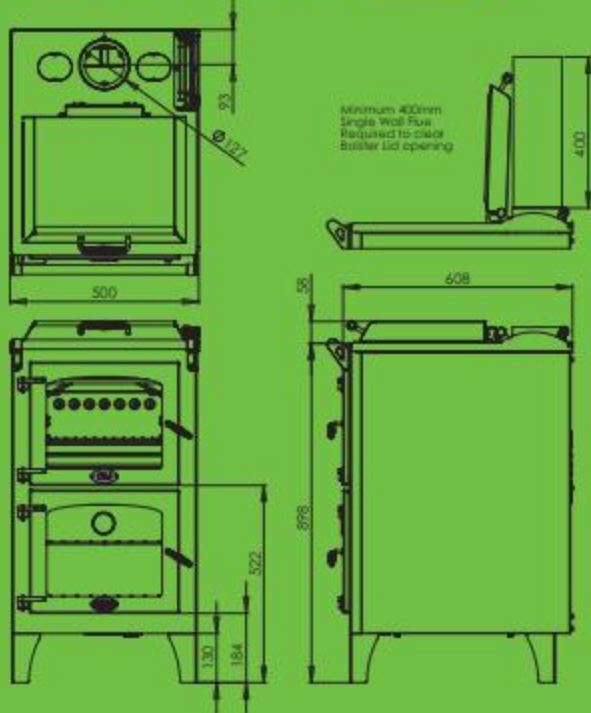

DIMENSIONS AND SPECIFICATIONS

Go Eco BakeChef 5kW Cooking Stove

BakeChef Cooking Stove Flue Heatshield Assembly