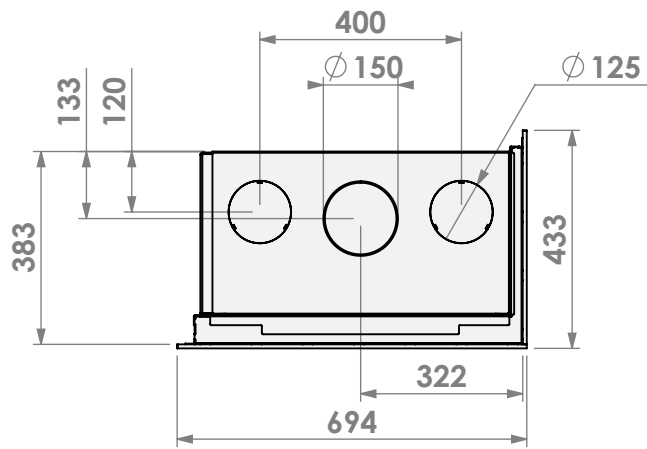

* = optional air inlet \varnothing 125 mm
 ** = built-in opening 500 mm

barbas

Barbas Bellfires B.V.
 Hallenstraat 17
 5531 AB Bladel
 The Netherlands
 www.barbasbellfires.com

Name: Unilux-6 265 Right built-in frame

Modifications reserved

Scale: 1:15
 Unit: mm

Version: 0

*= optional air inlet \varnothing 125 mm
 **= built-in opening 500 mm

barbas

Barbas Bellfires B.V.
 Hallenstraat 17
 5531 AB Bladel
 The Netherlands
 www.barbasbellfires.com

Name: Unilux-6 265 Right classic frame

Modifications reserved

Scale: 1:15
 Unit: mm

Version: 0