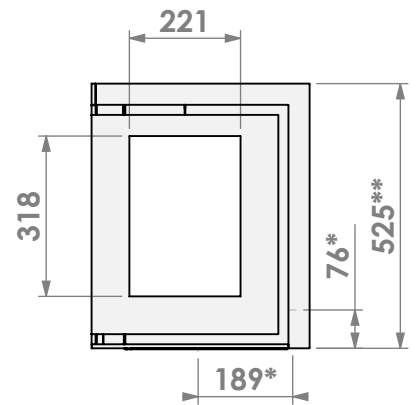

* = optional air inlet \varnothing 125 mm
 ** = built-in opening 500 mm

barbas

Barbas Bellfires B.V.
 Hallenstraat 17
 5531 AB Bladel
 The Netherlands
 www.barbasbellfires.com

Name: Unilux-6 265 Right built-in frame

Modifications reserved

Scale: 1:15
 Unit: mm

Version: 0

*= optional air inlet \varnothing 125 mm
 **= built-in opening 500 mm

barbas

Barbas Bellfires B.V.
 Hallenstraat 17
 5531 AB Bladel
 The Netherlands
 www.barbasbellfires.com

Name: Unilux-6 265 Right classic frame

Modifications reserved

Scale: 1:15
 Unit: mm

Version: 0