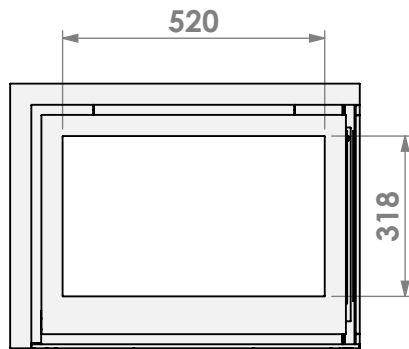

* = optional air inlet \varnothing 125 mm
 ** = built-in opening 500 mm

barbas

Barbas Bellfires B.V.
 Hallenstraat 17
 5531 AB Bladel
 The Netherlands
 www.barbasbellfires.com

Name: Unilux-6 265 Right built-in frame

Modifications reserved

Scale: 1:15
 Unit: mm

Version: 0

*= optional air inlet \varnothing 125 mm
 **= built-in opening 500 mm

barbas

Barbas Bellfires B.V.
 Hallenstraat 17
 5531 AB Bladel
 The Netherlands
 www.barbasbellfires.com

Name: Unilux-6 265 Right classic frame

Modifications reserved

Scale: 1:15
 Unit: mm

Version: 0